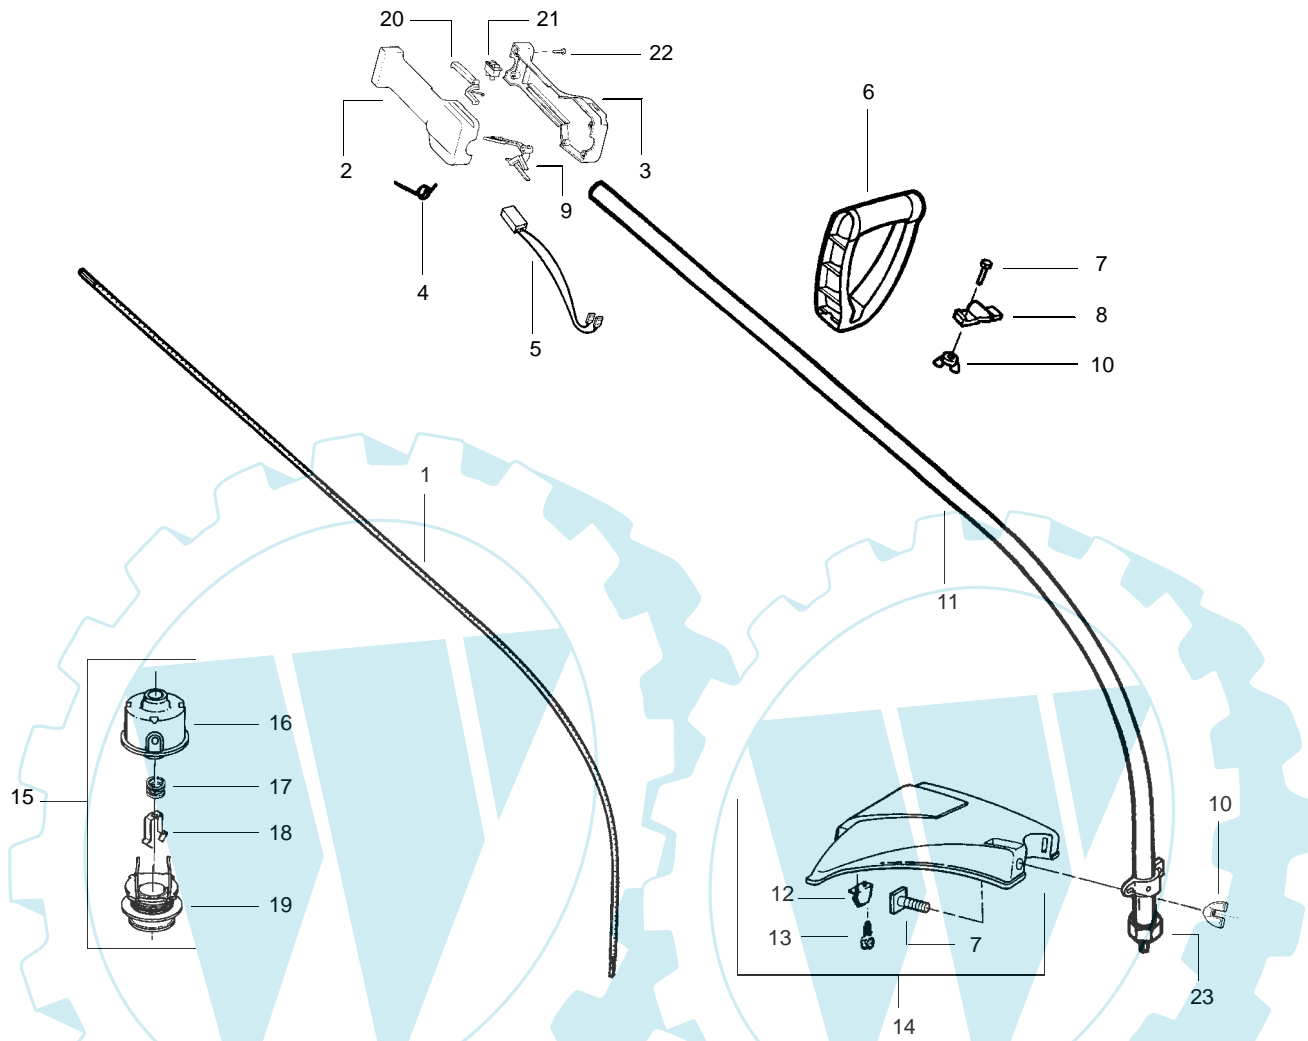

PARTS LIST NO. 530087916		MCCULLOCH PARTS LIST	MODEL(s) TRIMMAC 241
DATE 3/25/02	Replaces 530087916 – 7/16/01	Note: Illustration may differ from actual model due to design changes	
			PAGE NO. 1

Ref.	Part No.	Description	Ref.	Part No.	Description
1.	530095221	Drive Shaft	15.	538248206	Cutting Head Ass'y. (Incl. 16–19)
2.	530402025	Throttle Hsg. (Right)	16.	530053246	Hub Ass'y
3.	530402026	Throttle Hsg. (Left)	17.	530053241	Spring–Return
4.	530042093	Spring–Lever Return	18.	530401957	Retainer–Spool
5.	530047307	Throttle Leadwire Ass'y.	19.	538248286	Spool w/Line
6.	530094673	Assist Handle	20.	530402028	Throttle Lock
7.	530015820	Bolt–Handle/Shield	21.	530069572	Switch Kit
8.	530094847	Clamp–Handle	22.	530015886	Screw
9.	530402027	Throttle Lever	23.	530094543	Dust Cup
10.	530016118	Wingnut–Handle/Shield			
11.	530095768	Drive Shaft Hsg. Ass'y			
12.	530052286	Line Limiter			
13.	530015814	Screw–Line Limiter			
14.	530069666	Shield Kit Ass'y. (Incl. 12 & 13)			
				Not Shown	
				–	Operator Manual
				✓ 530088218	Scan
				✓ 530088219	Euro

✓ = NEW PART NUMBER FOR THIS IPL

★ = REFER TO THE SERVICE REFERENCE INDICATED FOR MORE INFORMATION. (LOCATED AT END OF IPL)

PARTS LIST NO. 530087916		MCCULLOCH PARTS LIST	MODEL(s) TRIMMAC 241
DATE 3/25/02	Replaces 530087916 – 7/16/01		NOTE: Illustration may differ from actual model due to design changes

PARTS LIST NO. 530087916		MCCULLOCH PARTS LIST	MODEL(s) TRIMMAC 241
DATE 3/25/02	Replaces 530087916 – 7/16/01		NOTE: Illustration may differ from actual model due to design changes

Carburetor Assembly No. 530069998

Ref.	Part No.	Description
1.	530069829	Carburetor Repair Kit (KIT= Indicates Contents)
2.	530038318	Limiter Cap (High-Red)
3.	530038317	Limiter Cap (Low-Blue)
4.	530069844	Gasket/Diaphragm Kit (●=Indicates Contents)
5.	530035293	Needle Spring-Low Speed
6.	530035433	Needle-Low Speed
7.	530035295	Needle Spring-High Speed
8.	530035388	Needle-High Speed