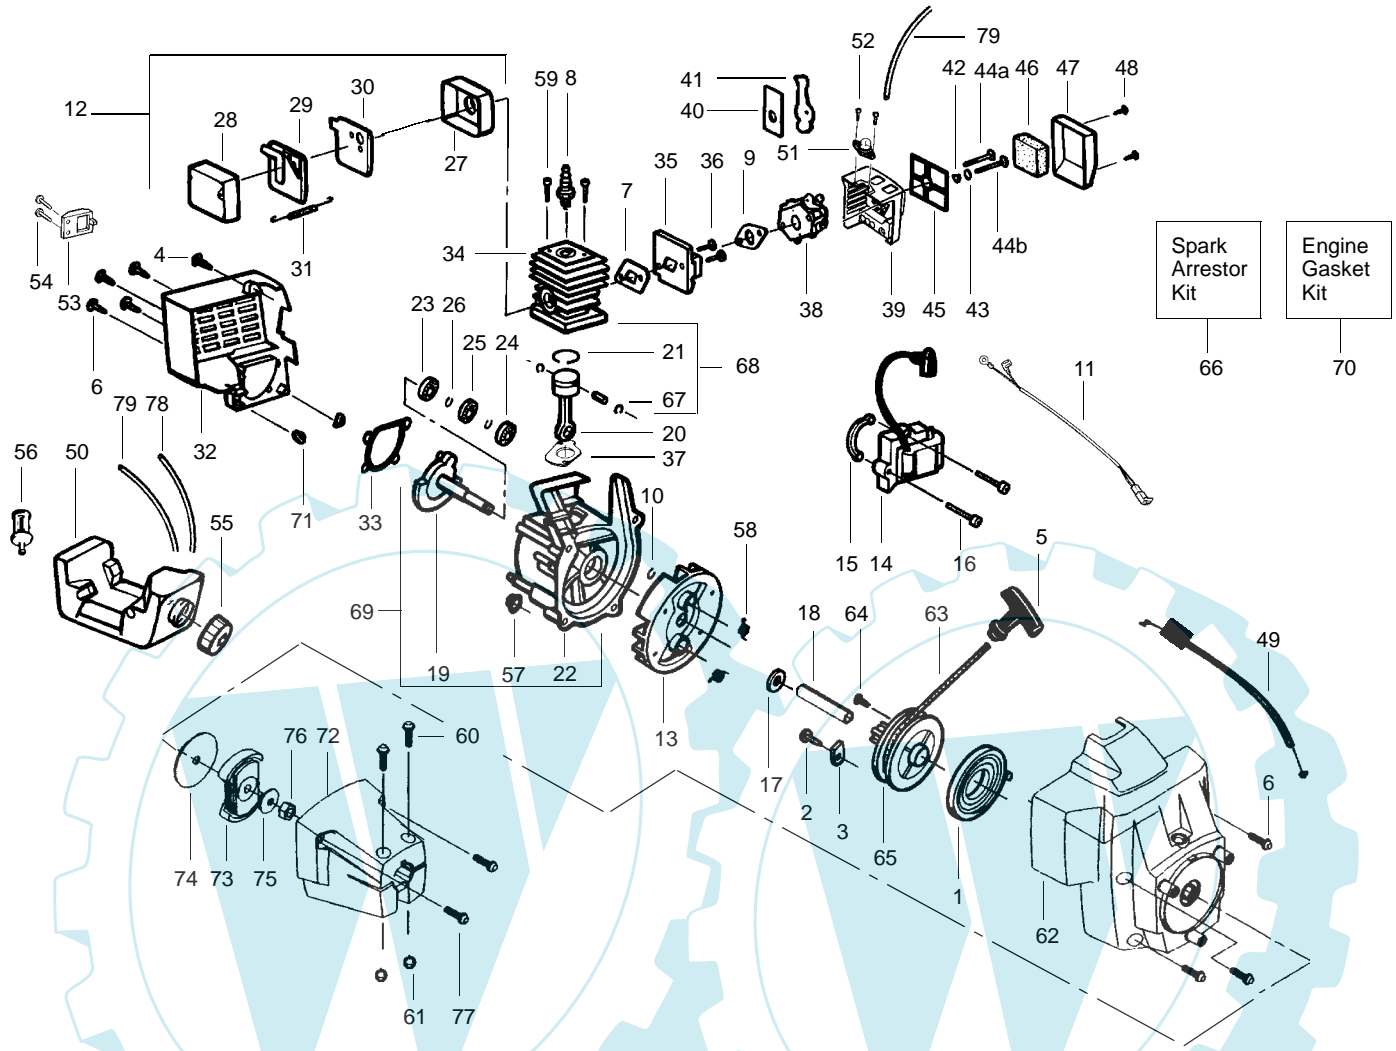

PARTS LIST NO. 530087916		MCCULLOCH PARTS LIST	MODEL(s) TRIMMAC 241
DATE 3/25/02	Replaces 530087916 – 7/16/01	Note: Illustration may differ from actual model due to design changes	
			PAGE NO. 1

Ref.	Part No.	Description	Ref.	Part No.	Description
1.	530095221	Drive Shaft	15.	538248206	Cutting Head Ass'y. (Incl. 16–19)
2.	530402025	Throttle Hsg. (Right)	16.	530053246	Hub Ass'y
3.	530402026	Throttle Hsg. (Left)	17.	530053241	Spring–Return
4.	530042093	Spring–Lever Return	18.	530401957	Retainer–Spool
5.	530047307	Throttle Leadwire Ass'y.	19.	538248286	Spool w/Line
6.	530094673	Assist Handle	20.	530402028	Throttle Lock
7.	530015820	Bolt–Handle/Shield	21.	530069572	Switch Kit
8.	530094847	Clamp–Handle	22.	530015886	Screw
9.	530402027	Throttle Lever	23.	530094543	Dust Cup
10.	530016118	Wingnut–Handle/Shield			
11.	530095768	Drive Shaft Hsg. Ass'y			
12.	530052286	Line Limiter			
13.	530015814	Screw–Line Limiter			
14.	530069666	Shield Kit Ass'y. (Incl. 12 & 13)			
				Not Shown	
				–	Operator Manual
				✓ 530088218	Scan
				✓ 530088219	Euro

✓ = NEW PART NUMBER FOR THIS IPL

★ = REFER TO THE SERVICE REFERENCE INDICATED FOR MORE INFORMATION. (LOCATED AT END OF IPL)

PARTS LIST NO. 530087916		MCCULLOCH PARTS LIST	MODEL(s) TRIMMAC 241
DATE 3/25/02	Replaces 530087916 – 7/16/01		NOTE: Illustration may differ from actual model due to design changes

PARTS LIST NO. 530087916		MCCULLOCH PARTS LIST	MODEL(s) TRIMMAC 241
DATE 3/25/02	Replaces 530087916 – 7/16/01		NOTE: Illustration may differ from actual model due to design changes

Carburetor Assembly No. 530069998

Ref.	Part No.	Description
1.	530069829	Carburetor Repair Kit (KIT= Indicates Contents)
2.	530038318	Limiter Cap (High-Red)
3.	530038317	Limiter Cap (Low-Blue)
4.	530069844	Gasket/Diaphragm Kit (●=Indicates Contents)
5.	530035293	Needle Spring-Low Speed
6.	530035433	Needle-Low Speed
7.	530035295	Needle Spring-High Speed
8.	530035388	Needle-High Speed