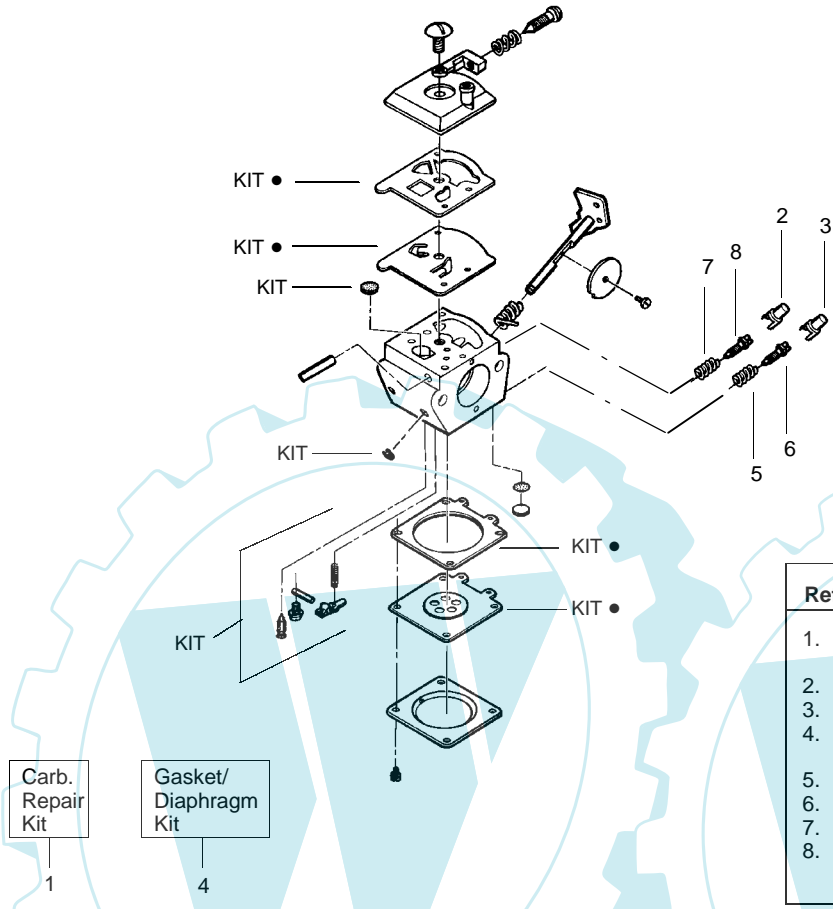

PARTS LIST NO. 530087916		MCCULLOCH PARTS LIST	MODEL(s) TRIMMAC 241
DATE 3/25/02	Replaces 530087916 – 7/16/01	Note: Illustration may differ from actual model due to design changes	
			PAGE NO. 1

Ref.	Part No.	Description	Ref.	Part No.	Description
1.	530095221	Drive Shaft	15.	538248206	Cutting Head Ass'y. (Incl. 16–19)
2.	530402025	Throttle Hsg. (Right)	16.	530053246	Hub Ass'y
3.	530402026	Throttle Hsg. (Left)	17.	530053241	Spring–Return
4.	530042093	Spring–Lever Return	18.	530401957	Retainer–Spool
5.	530047307	Throttle Leadwire Ass'y.	19.	538248286	Spool w/Line
6.	530094673	Assist Handle	20.	530402028	Throttle Lock
7.	530015820	Bolt–Handle/Shield	21.	530069572	Switch Kit
8.	530094847	Clamp–Handle	22.	530015886	Screw
9.	530402027	Throttle Lever	23.	530094543	Dust Cup
10.	530016118	Wingnut–Handle/Shield			
11.	530095768	Drive Shaft Hsg. Ass'y			
12.	530052286	Line Limiter			
13.	530015814	Screw–Line Limiter			
14.	530069666	Shield Kit Ass'y. (Incl. 12 & 13)			
				Not Shown	
				–	Operator Manual
				✓ 530088218	Scan
				✓ 530088219	Euro

✓ = NEW PART NUMBER FOR THIS IPL

★ = REFER TO THE SERVICE REFERENCE INDICATED FOR MORE INFORMATION. (LOCATED AT END OF IPL)

PARTS LIST NO. 530087916		MCCULLOCH PARTS LIST	MODEL(s) TRIMMAC 241
DATE 3/25/02	Replaces 530087916 – 7/16/01		NOTE: Illustration may differ from actual model due to design changes

PARTS LIST NO. 530087916		MCCULLOCH PARTS LIST	MODEL(s) TRIMMAC 241
DATE 3/25/02	Replaces 530087916 – 7/16/01		NOTE: Illustration may differ from actual model due to design changes

Carburetor Assembly No. 530069998

Ref.	Part No.	Description
1.	530069829	Carburetor Repair Kit (KIT= Indicates Contents)
2.	530038318	Limiter Cap (High-Red)
3.	530038317	Limiter Cap (Low-Blue)
4.	530069844	Gasket/Diaphragm Kit (●=Indicates Contents)
5.	530035293	Needle Spring-Low Speed
6.	530035433	Needle-Low Speed
7.	530035295	Needle Spring-High Speed
8.	530035388	Needle-High Speed